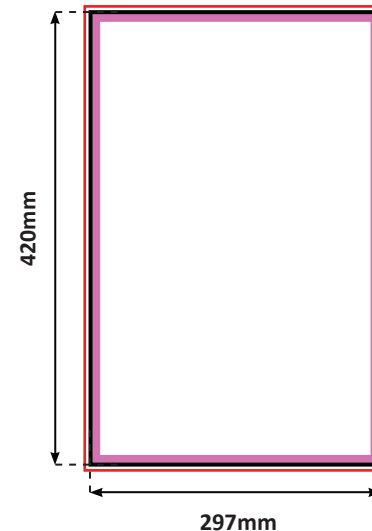

6 SHEET & A3 SPECIFICATIONS

Specifications

6 Sheet

Width: 1200mm

Height: 1800mm

Margin: 40mm

Bleed: 20mm

Minimum of 135 gsm.

A3

Width: 297mm

Height: 420mm

Margin: 26mm

Bleed: 5mm

Make sure that no important text is in the margin area as this is generally covered by the poster frames. It is fine to have imagery overlapping this area, but any important information may be covered up.